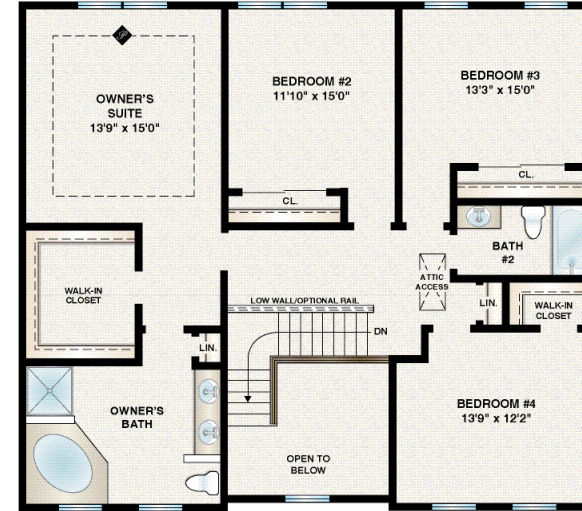

The Noble

2,630 Square Feet • 4 Bedrooms
2½ Baths • 2 Car Garage

FIRST FLOOR VINYL

SECOND FLOOR VINYL

PARAMOUNT POSSIBILITIES (NOT TO SCALE)

All dimensions are approximate and subject to field variation. Some floor plan configurations vary slightly on each floor. Elevations shown are artist's conceptual renderings. Actual shape of tray ceilings may vary from drawing. Some floor plans and windows may vary slightly with alternate elevations. Please consult a Paramount Associate for details.

Ask About Our Additional Paramount Possibilities.
This symbol represents the imaginative design features available to personalize your home. Please consult a Paramount Sales Associate for "Paramount Possibilities" options.