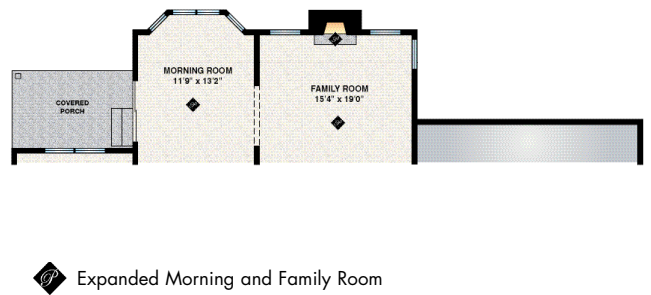

The Noble

2,630 Square Feet • 4 Bedrooms
2½ Baths • 2 Car Garage

FIRST FLOOR VINYL

SECOND FLOOR VINYL

PARAMOUNT POSSIBILITIES (NOT TO SCALE)

All dimensions are approximate and subject to field variation. Some floor plan configurations vary slightly on each floor. Elevations shown are artist's conceptual renderings. Actual shape of tray ceilings may vary from drawing. Some floor plans and windows may vary slightly with alternate elevations. Please consult a Paramount Associate for details.

Ask About Our Additional Paramount Possibilities.
This symbol represents the imaginative design features available to personalize your home. Please consult a Paramount Sales Associate for "Paramount Possibilities" options.