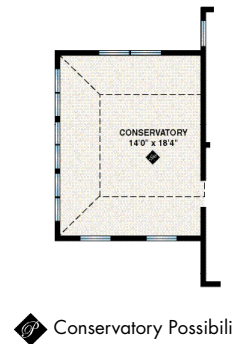

The Noble

2,630 Square Feet • 4 Bedrooms
2½ Baths • 2 Car Garage

FIRST FLOOR VINYL

SECOND FLOOR VINYL

PARAMOUNT POSSIBILITIES (NOT TO SCALE)

All dimensions are approximate and subject to field variation. Some floor plan configurations vary slightly on each floor. Elevations shown are artist's conceptual renderings. Actual shape of tray ceilings may vary from drawing. Some floor plans and windows may vary slightly with alternate elevations. Please consult a Paramount Associate for details.

Ask About Our Additional Paramount Possibilities.
This symbol represents the imaginative design features available to personalize your home. Please consult a Paramount Sales Associate for "Paramount Possibilities" options.