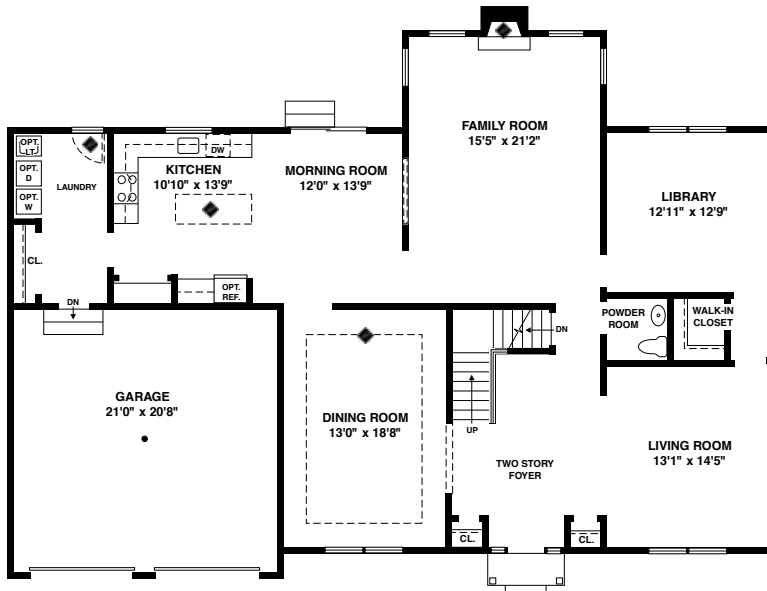

The Wingate

3,343 Square Feet • 4 Bedrooms
2½ Baths • 2 Car Garage

FIRST FLOOR

SECOND FLOOR

All dimensions are approximate and subject to field variation. Some floor plan configurations vary slightly on each floor. Elevations shown are artist's conceptual renderings. Actual shape of tray ceilings may vary from drawing. Some floor plans and windows may vary slightly with alternate elevations. Please consult a Paramount Associate for details.

Ask About Our Additional Paramount Possibilities.

This symbol represents the imaginative design features available to personalize your home. Please consult a Paramount Sales Associate for "Paramount Possibilities" options.