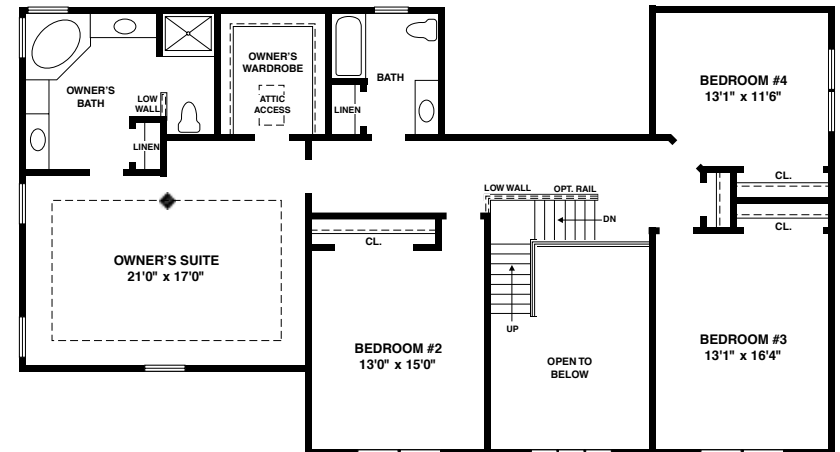

The Wingate

3,343 Square Feet • 4 Bedrooms
2½ Baths • 2 Car Garage

FIRST FLOOR

SECOND FLOOR

All dimensions are approximate and subject to field variation. Some floor plan configurations vary slightly on each floor. Elevations shown are artist's conceptual renderings. Actual shape of tray ceilings may vary from drawing. Some floor plans and windows may vary slightly with alternate elevations. Please consult a Paramount Associate for details.

Ask About Our Additional Paramount Possibilities.

This symbol represents the imaginative design features available to personalize your home. Please consult a Paramount Sales Associate for "Paramount Possibilities" options.